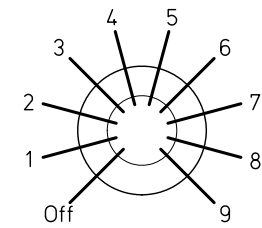

On

Power

SB

20W

5W

Volume

*NovoTone 845SE*