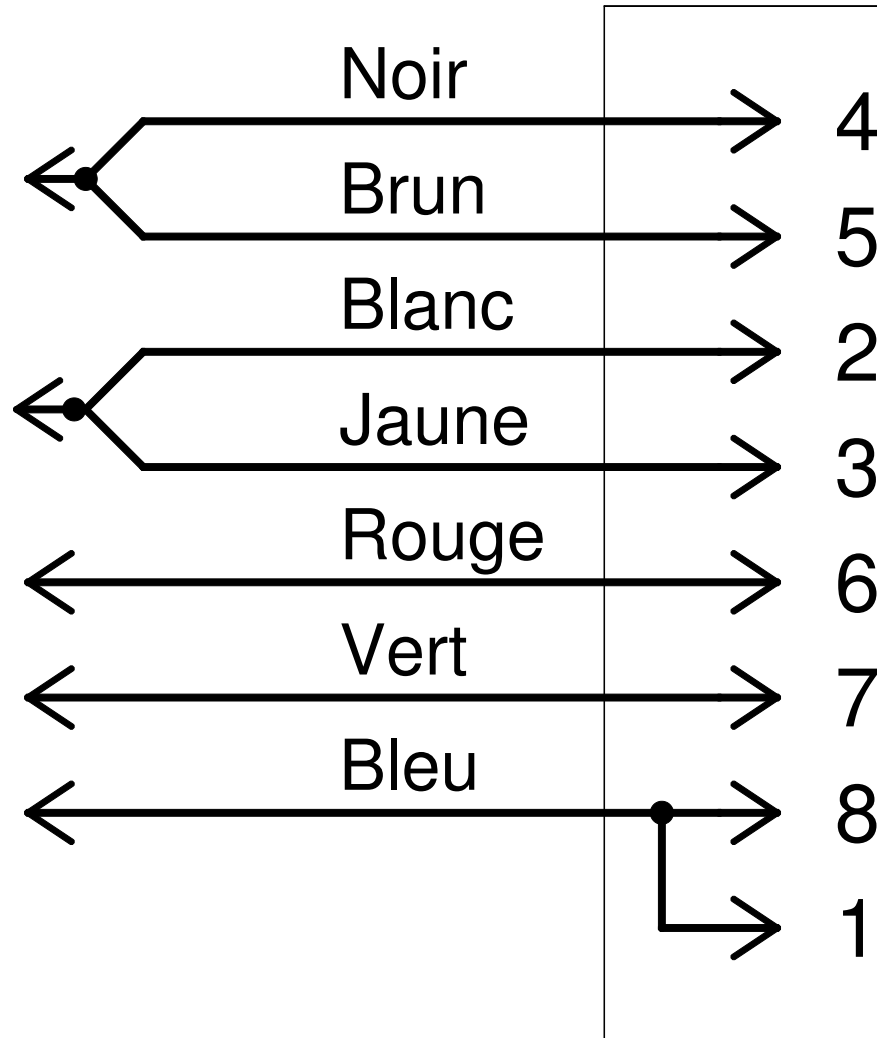

12,6 Vac

+360Vdc

Remote

0 Volt

Cliff

Touch Proof

8 contacts