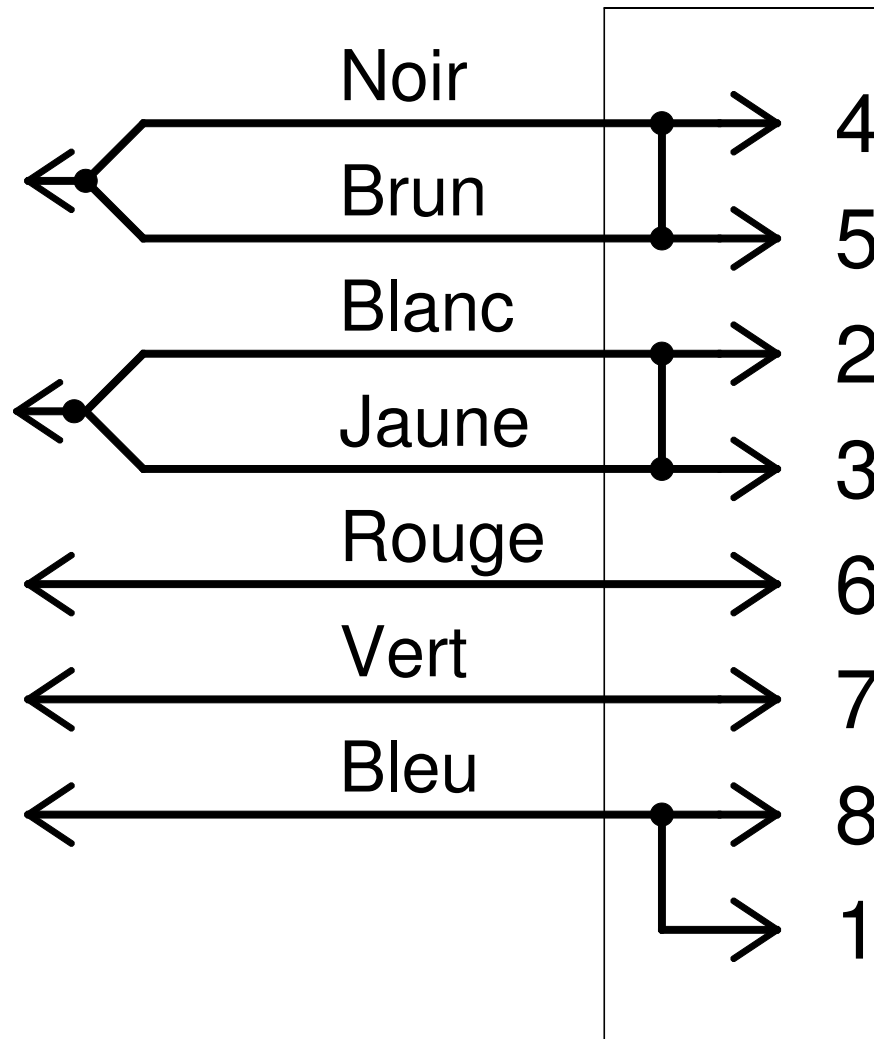

12,6 Vac

+360Vdc

Remote

0 Volt

Cliff

Touch Proof

8 contacts