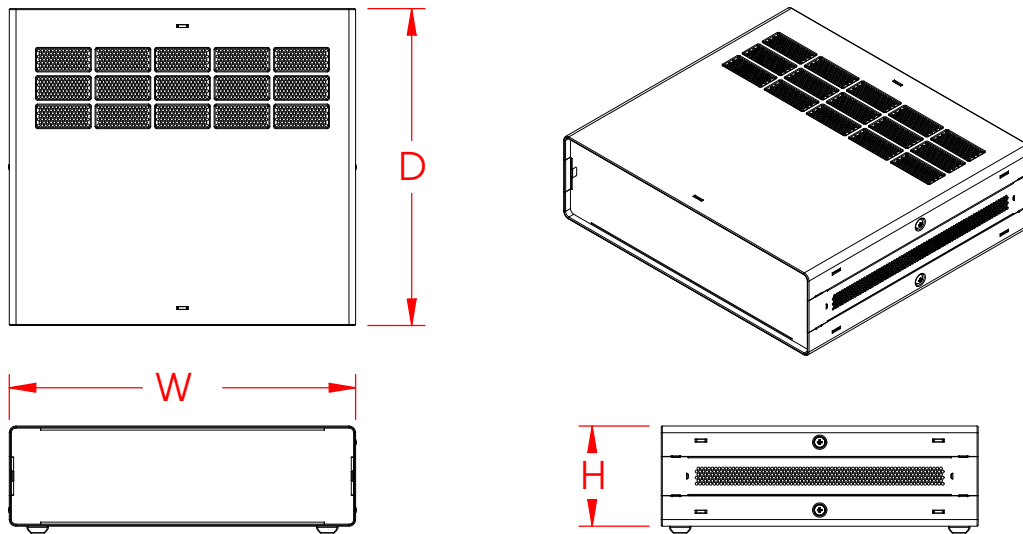

INSTALLATION MANUAL USER GUIDE SAC SYSTEM ENCLOSURE

Item	Description	Material	Qty.
1	TOP BOTTOM COVER	SPCC-SD 0.90 mm.	2
2	SIDE FRAME	SPCC-SD 0.90 mm.	2
3	FRONT-REAR PANEL	AL.1100 1.20 mm.	2
4	RUBBER FOOT	RUBBER	4
5	UMBRELLA PHILIPS SCREW M4-8	STEEL	4
6	GENERAL PURPOSE BAR (Option)	SPCC-SD 0.90 mm.	2

AVAILABLE DIMENSIONS : SAC SYSTEM ENCLOSURE
H x D x W x 1.5U,2U,3U,4U,5U

RS P/N	(H x D x W) Enclosure	Vender P/N
7545951	1.5Ux178Dx305W Electronic Enclosure	SAC1.5D1W2
7545957	1.5Ux178Dx203W Electronic Enclosure	SAC1.5D1W1
7545960	1.5Ux178Dx432W Electronic Enclosure	SAC1.5D1W3
7545963	1.5Ux279Dx203W Electronic Enclosure	SAC1.5D2W1
7545967	1.5Ux279Dx305W Electronic Enclosure	SAC1.5D2W2
7545973	2Ux178Dx305W Electronic Enclosure	SAC2.0D1W2
7545976	1.5Ux279Dx432W Electronic Enclosure	SAC1.5D2W3
7545979	2Ux178Dx203W Electronic Enclosure	SAC2.0D1W1
7545982	2Ux178Dx432W Electronic Enclosure	SAC2.0D1W3
7545985	2Ux279Dx305W Electronic Enclosure	SAC2.0D2W2
7545989	2Ux279Dx432W Electronic Enclosure	SAC2.0D2W3
7545991	3Ux178Dx432W Electronic Enclosure	SAC3.0D1W3
7545995	3Ux279Dx203W Electronic Enclosure	SAC3.0D2W1
7545998	3Ux178Dx305W Electronic Enclosure	SAC3.0D1W2
7546001	3Ux279Dx432W Electronic Enclosure	SAC3.0D2W3
7546005	4Ux178Dx305W Electronic Enclosure	SAC4.0D1W2
7546008	3Ux279Dx305W Electronic Enclosure	SAC3.0D2W2
7546011	4Ux279Dx305W Electronic Enclosure	SAC4.0D2W2
7546014	4Ux178Dx432W Electronic Enclosure	SAC4.0D1W3
7546017	4Ux279Dx203W Electronic Enclosure	SAC4.0D2W1
7546020	4Ux279Dx432W Electronic Enclosure	SAC4.0D2W3
7546023	5Ux279Dx203W Electronic Enclosure	SAC5.0D2W1
7546027	5Ux279Dx305W Electronic Enclosure	SAC5.0D2W2
7546036	5Ux279Dx432W Electronic Enclosure	SAC5.0D2W3