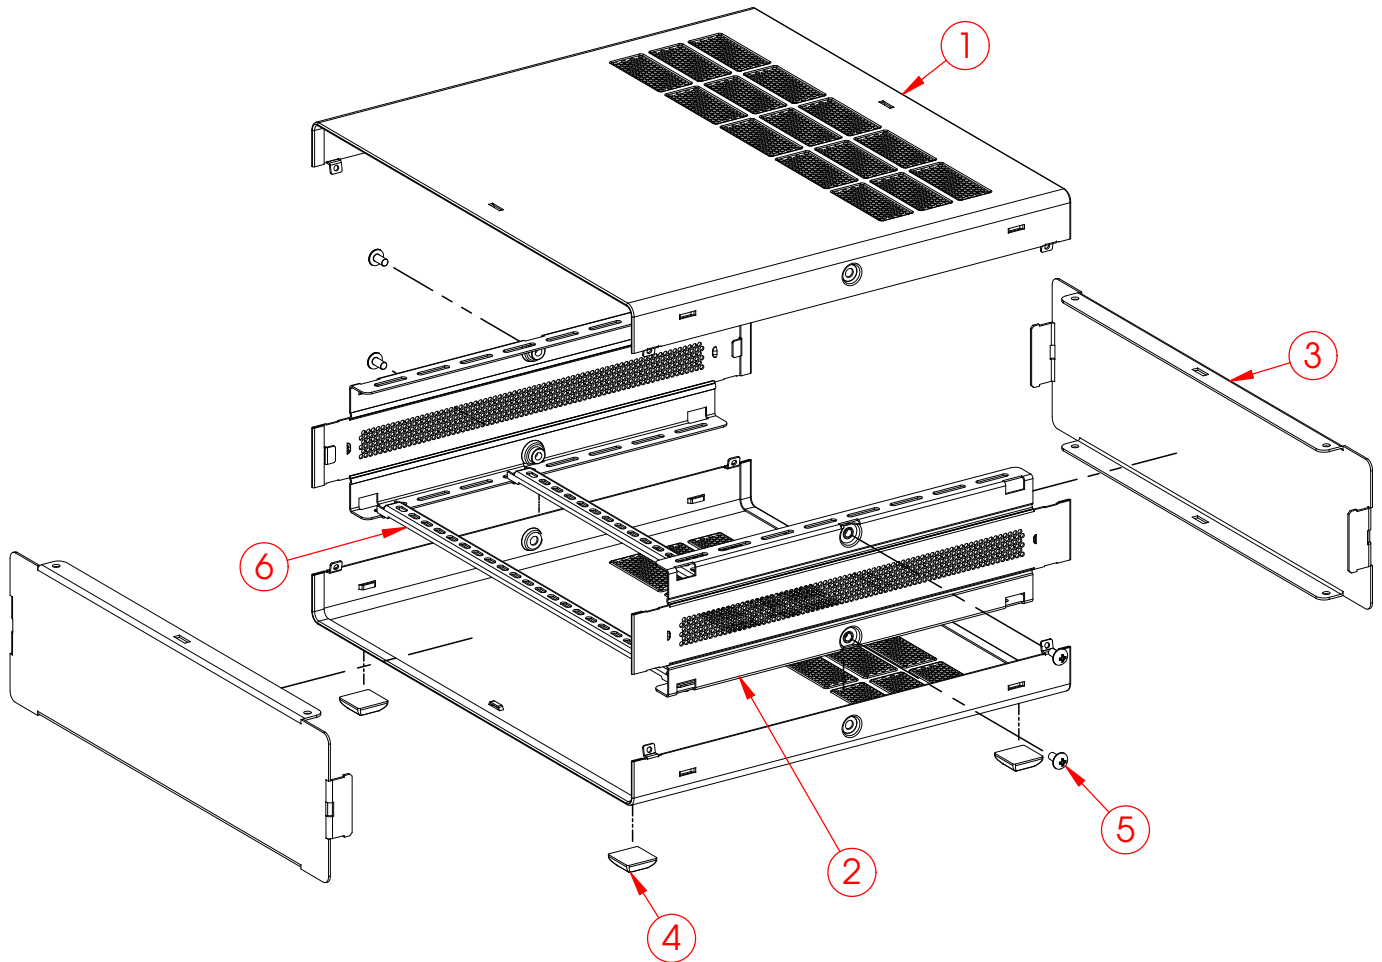

INSTALLATION MANUAL USER GUIDE SAC SYSTEM ENCLOSURE

Item	Description	Material	Qty.
1	TOP BOTTOM COVER	SPCC-SD 0.90 mm.	2
2	SIDE FRAME	SPCC-SD 0.90 mm.	2
3	FRONT-REAR PANEL	AL.1100 1.20 mm.	2
4	RUBBER FOOT	RUBBER	4
5	UMBRELLA PHILIPS SCREW M4-8	STEEL	4
6	GENERAL PURPOSE BAR (Option)	SPCC-SD 0.90 mm.	2

AVAILABLE DIMENSIONS : SAC SYSTEM ENCLOSURE
H x D x W x 1.5U,2U,3U,4U,5U

RS P/N	(H x D x W) Enclosure	Vender P/N
7545951	1.5Ux178Dx305W Electronic Enclosure	SAC1.5D1W2
7545957	1.5Ux178Dx203W Electronic Enclosure	SAC1.5D1W1
7545960	1.5Ux178Dx432W Electronic Enclosure	SAC1.5D1W3
7545963	1.5Ux279Dx203W Electronic Enclosure	SAC1.5D2W1
7545967	1.5Ux279Dx305W Electronic Enclosure	SAC1.5D2W2
7545973	2Ux178Dx305W Electronic Enclosure	SAC2.0D1W2
7545976	1.5Ux279Dx432W Electronic Enclosure	SAC1.5D2W3
7545979	2Ux178Dx203W Electronic Enclosure	SAC2.0D1W1
7545982	2Ux178Dx432W Electronic Enclosure	SAC2.0D1W3
7545985	2Ux279Dx305W Electronic Enclosure	SAC2.0D2W2
7545989	2Ux279Dx432W Electronic Enclosure	SAC2.0D2W3
7545991	3Ux178Dx432W Electronic Enclosure	SAC3.0D1W3
7545995	3Ux279Dx203W Electronic Enclosure	SAC3.0D2W1
7545998	3Ux178Dx305W Electronic Enclosure	SAC3.0D1W2
7546001	3Ux279Dx432W Electronic Enclosure	SAC3.0D2W3
7546005	4Ux178Dx305W Electronic Enclosure	SAC4.0D1W2
7546008	3Ux279Dx305W Electronic Enclosure	SAC3.0D2W2
7546011	4Ux279Dx305W Electronic Enclosure	SAC4.0D2W2
7546014	4Ux178Dx432W Electronic Enclosure	SAC4.0D1W3
7546017	4Ux279Dx203W Electronic Enclosure	SAC4.0D2W1
7546020	4Ux279Dx432W Electronic Enclosure	SAC4.0D2W3
7546023	5Ux279Dx203W Electronic Enclosure	SAC5.0D2W1
7546027	5Ux279Dx305W Electronic Enclosure	SAC5.0D2W2
7546036	5Ux279Dx432W Electronic Enclosure	SAC5.0D2W3